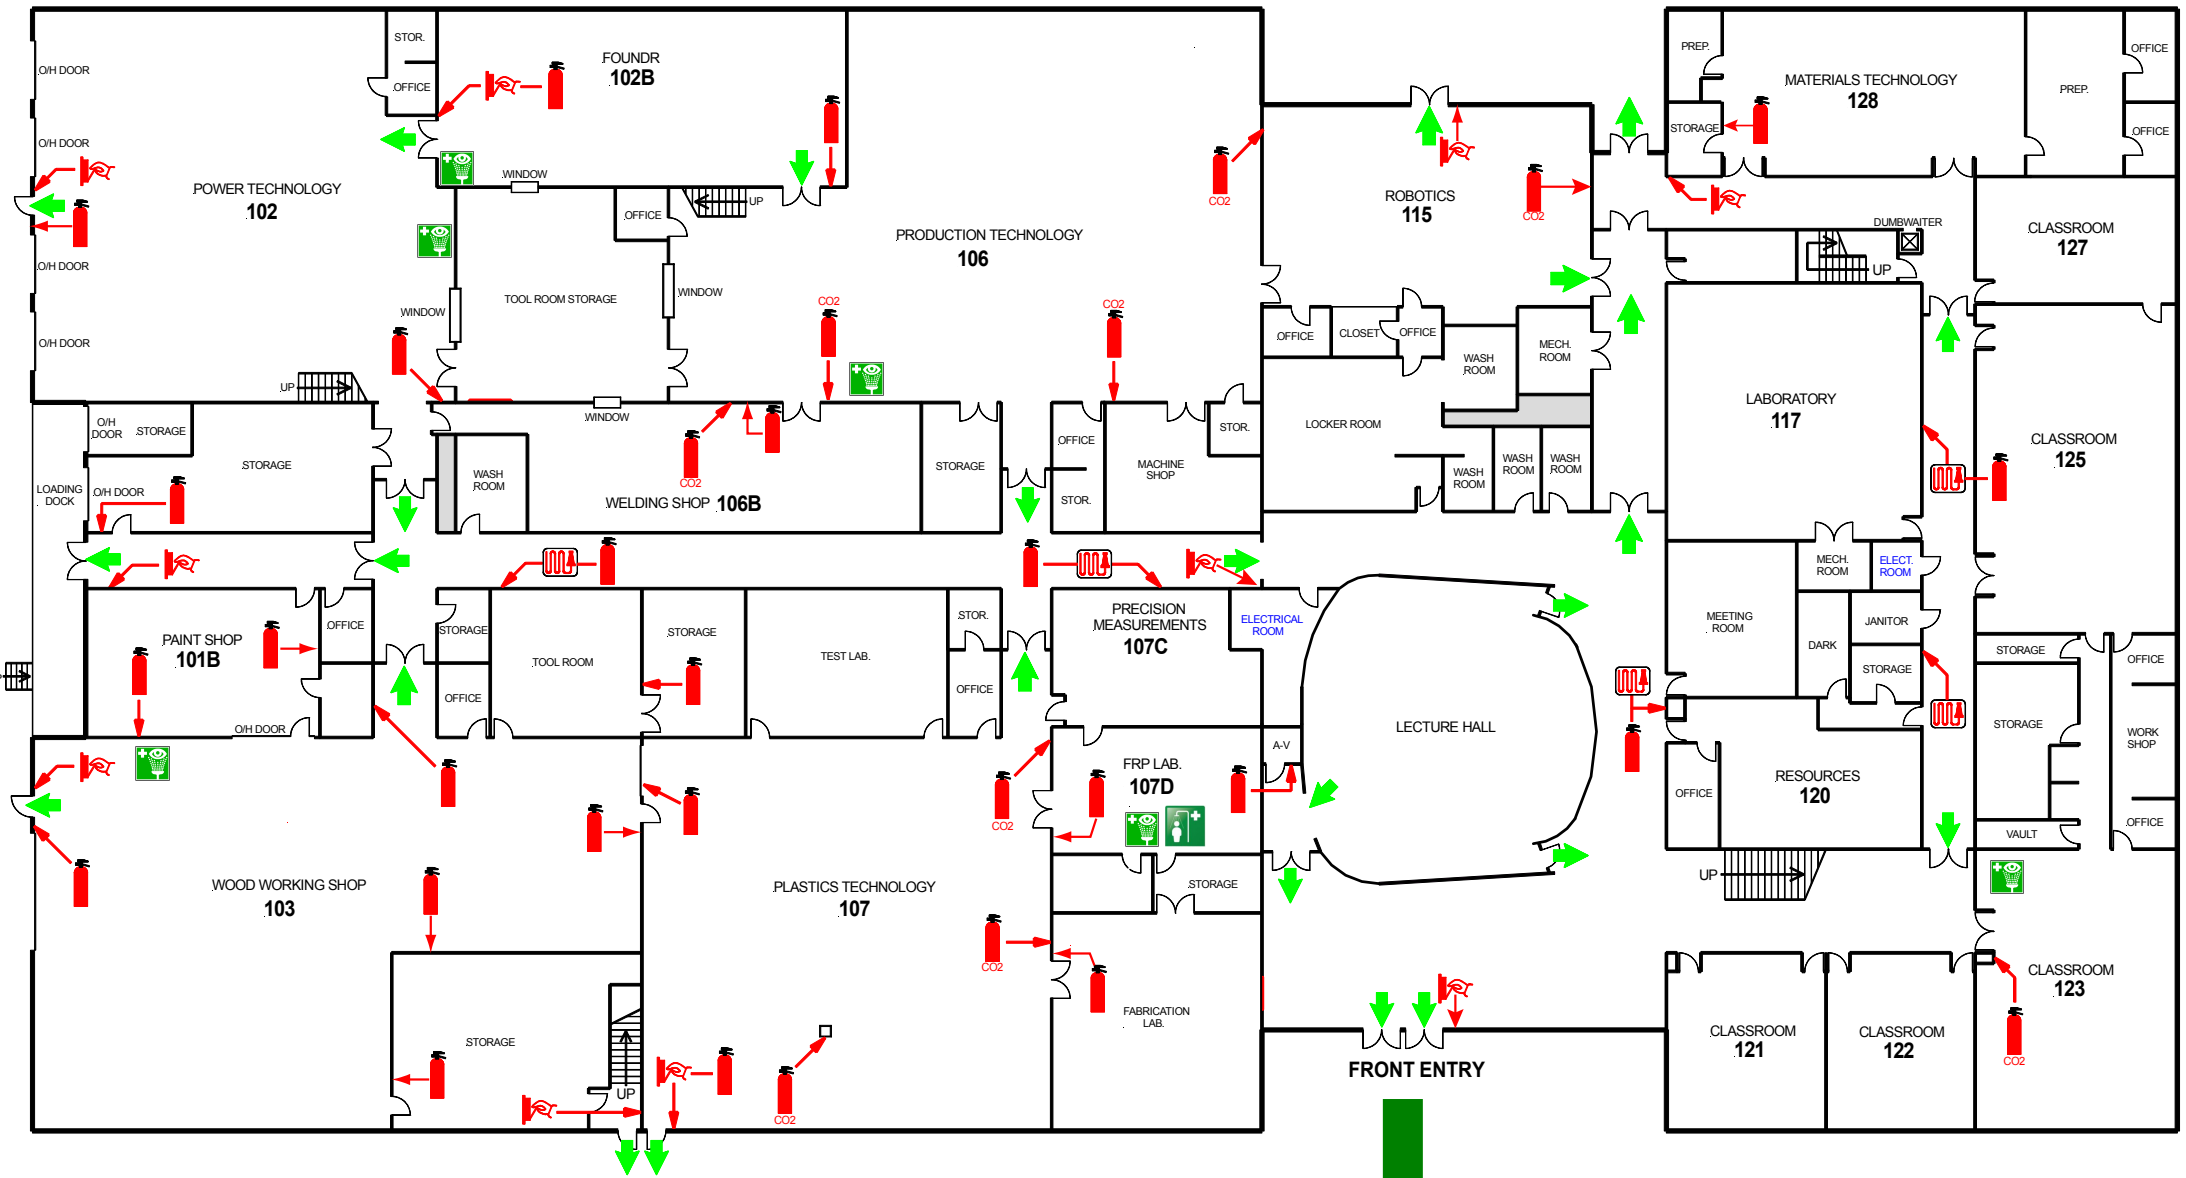

BCIT BURNABY CAMPUS

3700 WILLINGDON AVENUE

SW09 GROUND FLOOR

SAFETY EQUIPMENT

BRITISH COLUMBIA
INSTITUTE OF TECHNOLOGY
A POLYTECHNIC INSTITUTION

LEGEND

- FIRE EXIT
- FIRE PULL STATION
- FIRE EXTINGUISHER
- FIRE HOSE IN CABINET
- EYEWASH STATION
- EMERGENCY SHOWER

ASSEMBLY AREA
"A10"