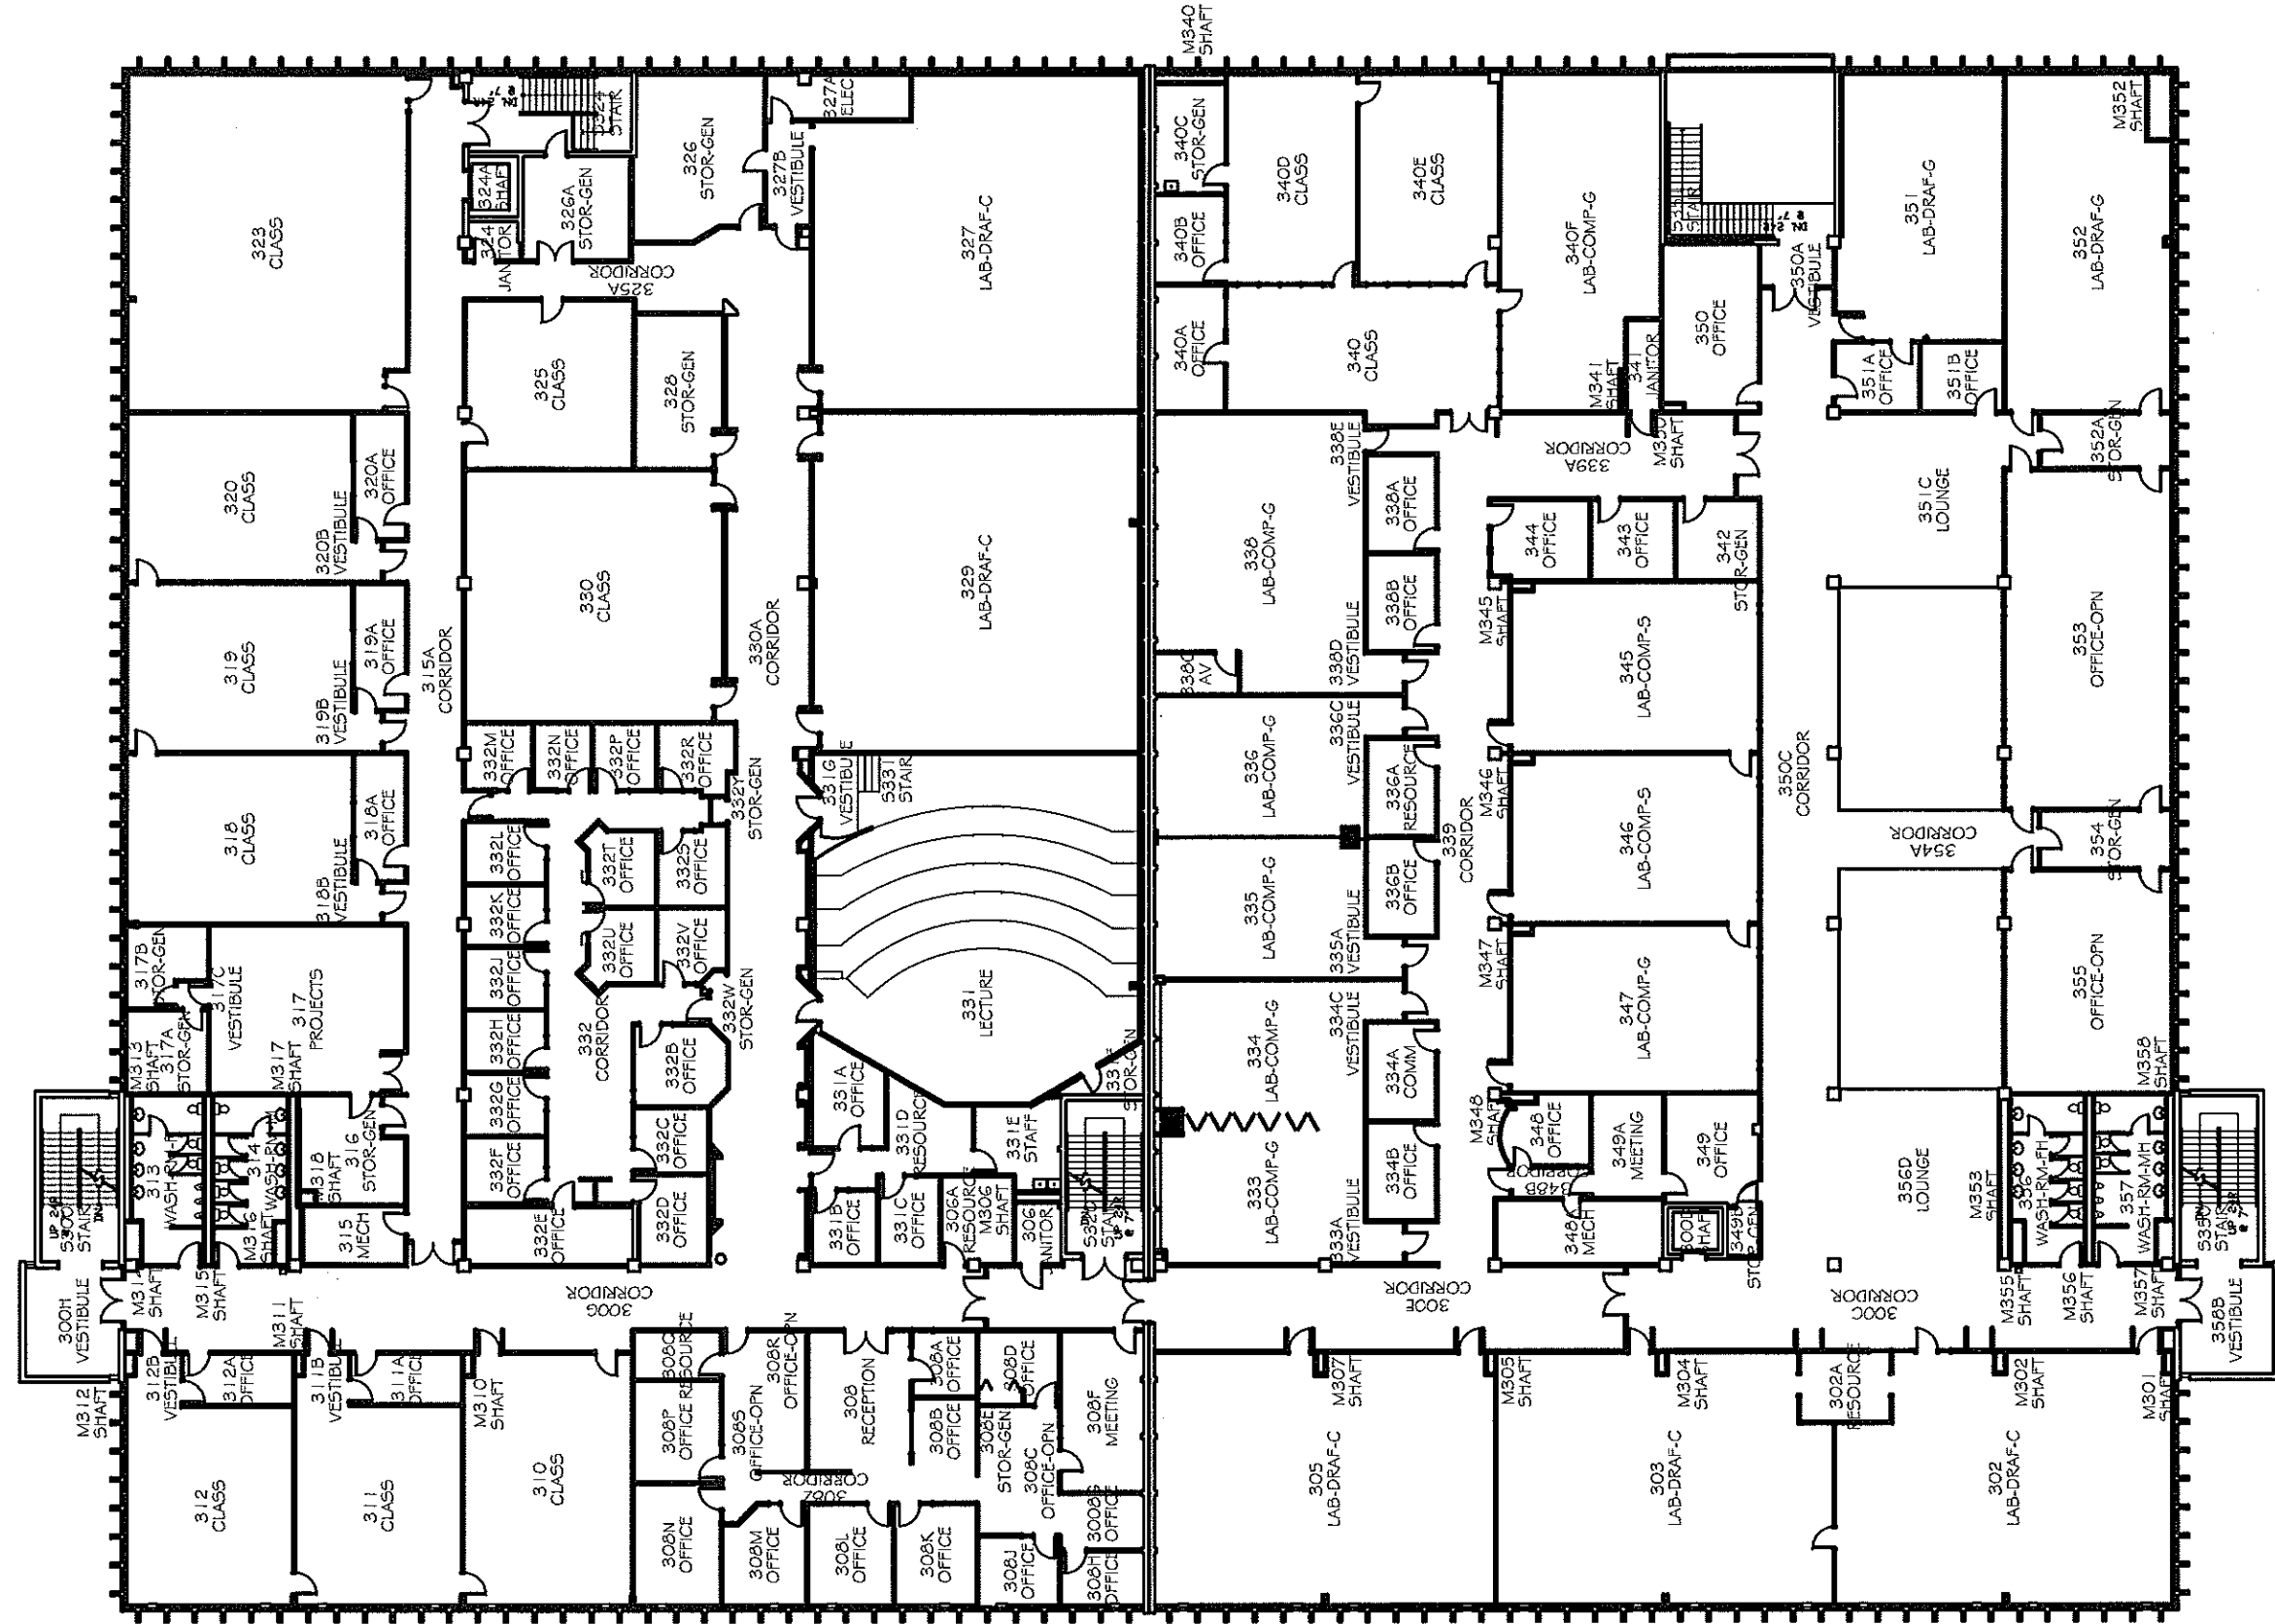

NE01, FIRST FLOOR
SCALE: 1:300

BRITISH COLUMBIA
INSTITUTE OF TECHNOLOGY
campus planning

NE01, THIRD FLOOR

SCALE: 1:300

BRITISH COLUMBIA
INSTITUTE OF TECHNOLOGY
campus planning

NE01, FOURTH FLOOR
SCALE: 1/3200