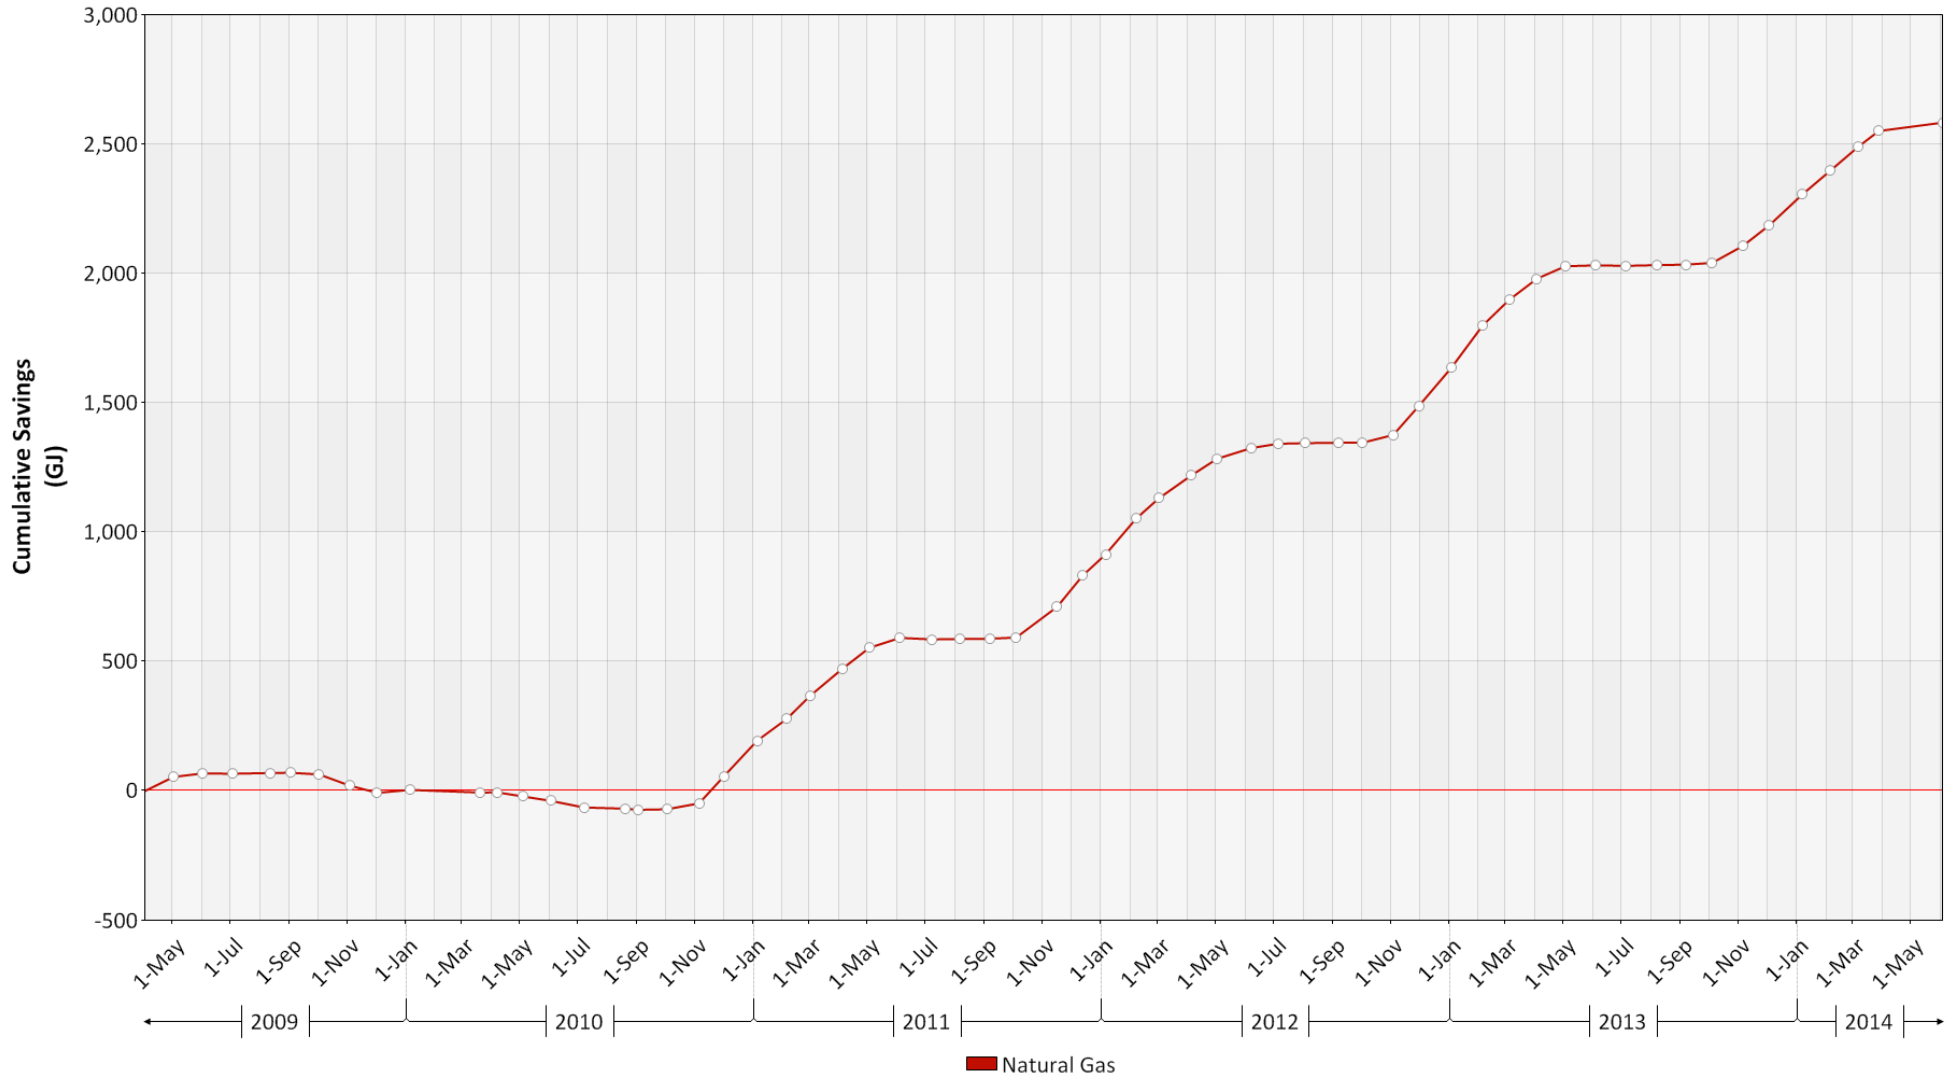

CUSUM: Meter

Project: **BCIT - Utility Monitoring (2009/10 Baseline) (2007005)**

Site: **BBY - Burnaby Campus**

Meter: **Submeter-GAS-NE02**

CUSUM: Meter

Project: **BCIT - Utility Monitoring (2009/10 Baseline) (2007005)**

Site: **BBY - Burnaby Campus**

Meter: **Submeter-GAS-NE04**

CUSUM: Meter

Project: **BCIT - Utility Monitoring (2009/10 Baseline) (2007005)**

Site: **BBY - Burnaby Campus**

Meter: **Submeter-GAS-NE06**