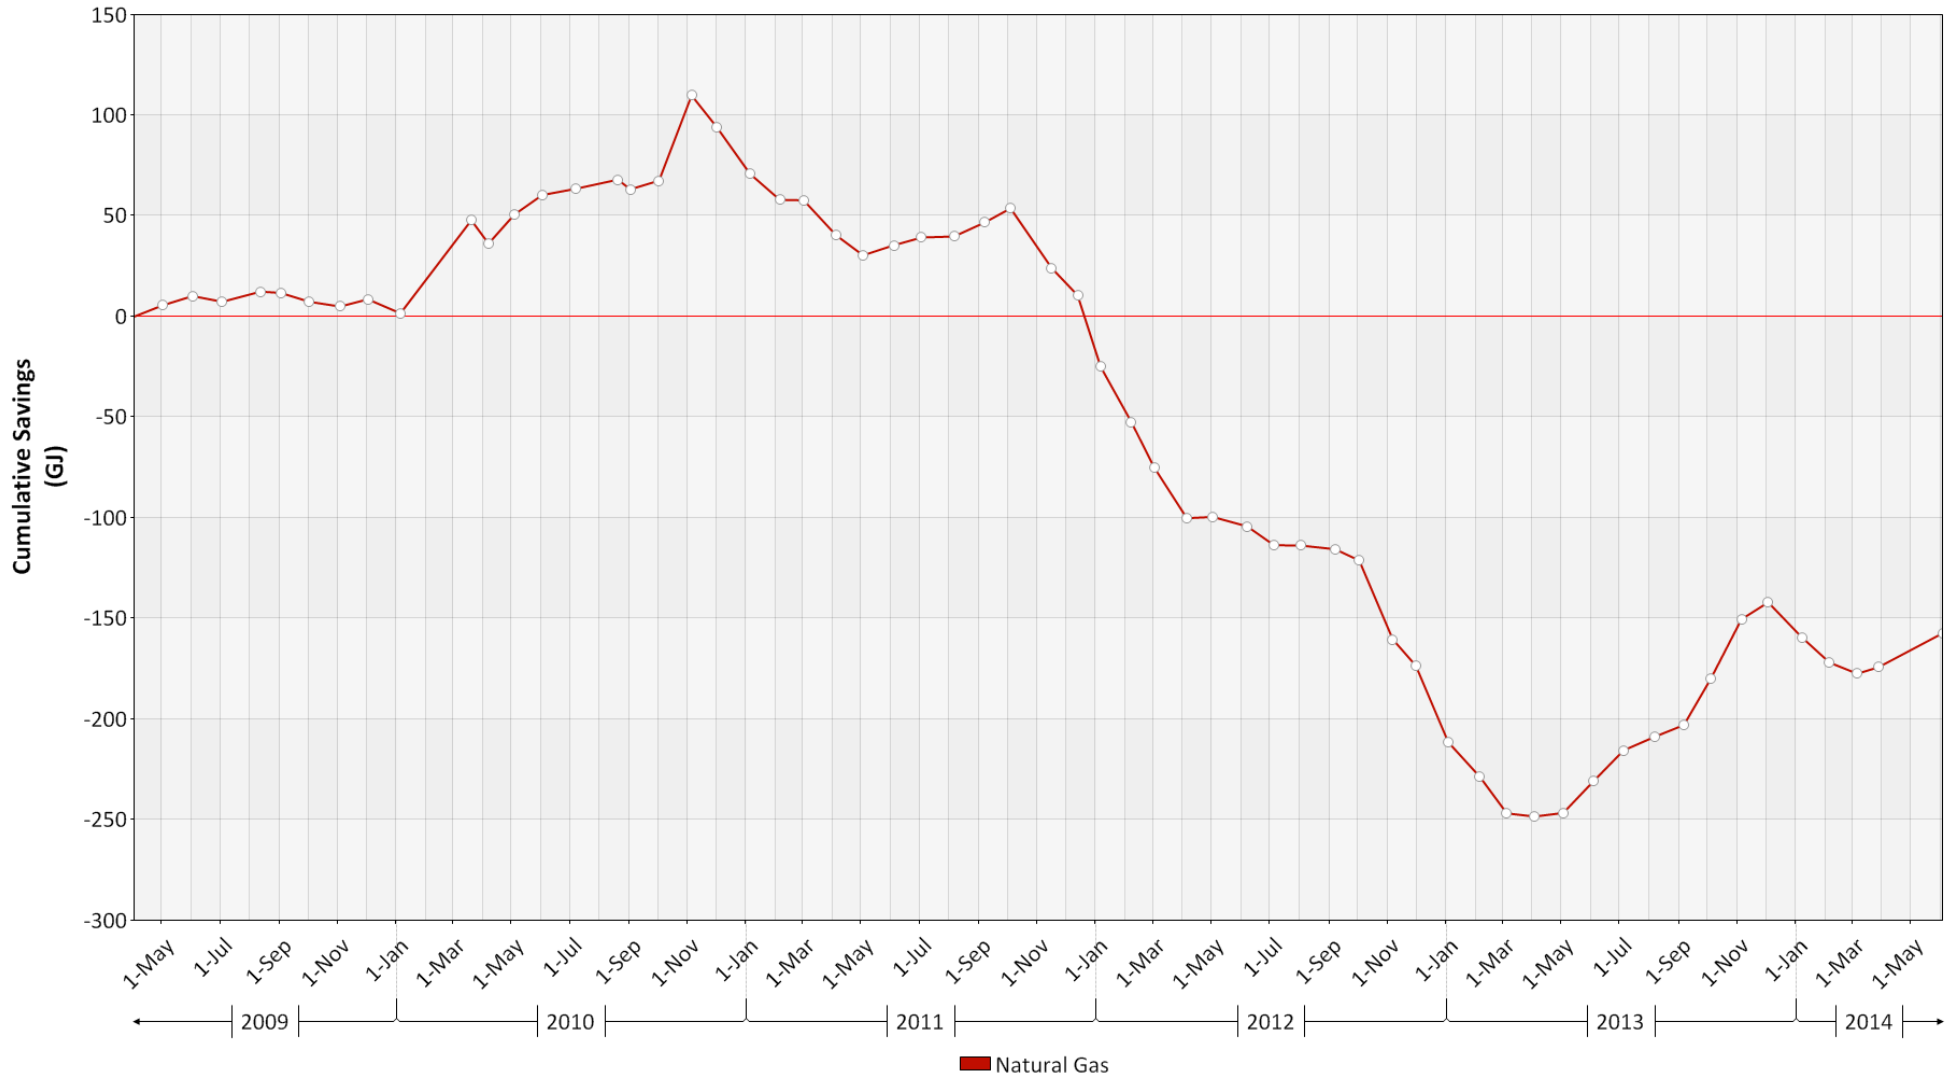

CUSUM: Meter

Project: **BCIT - Utility Monitoring (2009/10 Baseline) (2007005)**

Site: **BBY - Burnaby Campus**

Meter: **Submeter-GAS-NE02**

CUSUM: Meter

Project: **BCIT - Utility Monitoring (2009/10 Baseline) (2007005)**

Site: **BBY - Burnaby Campus**

Meter: **Submeter-GAS-NE04**

CUSUM: Meter

Project: **BCIT - Utility Monitoring (2009/10 Baseline) (2007005)**

Site: **BBY - Burnaby Campus**

Meter: **Submeter-GAS-NE06**